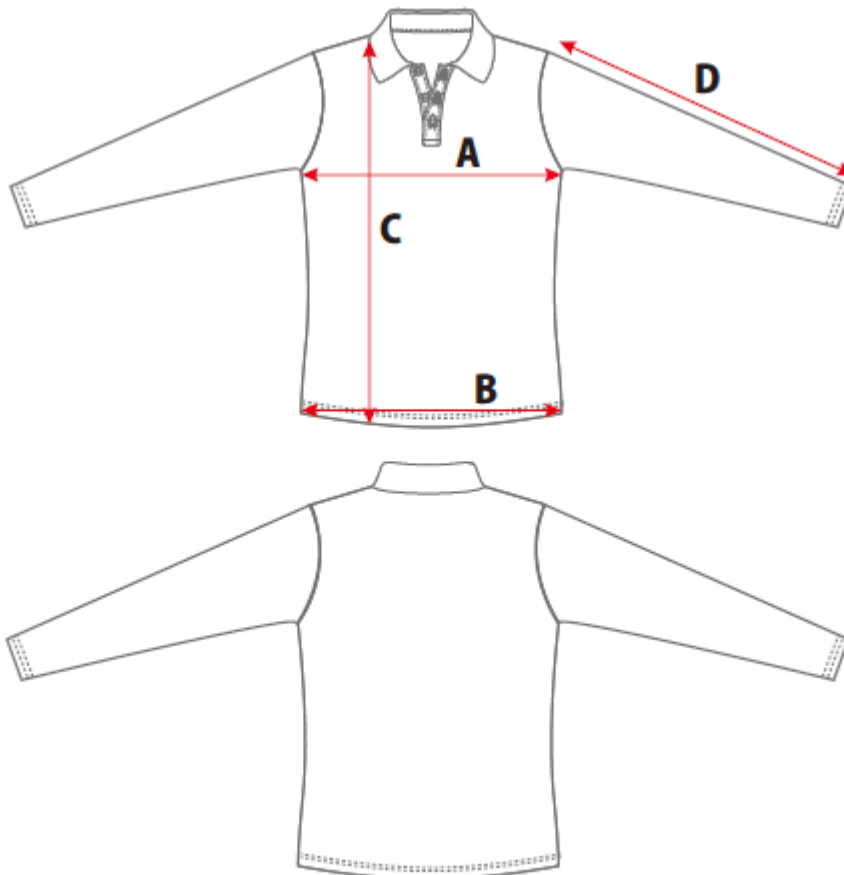

# SATELLITE CITY BMX CLUB JERSEY SIZE CHART

## MENS

REF	MEASUREMENT POINTS	XS	S	M	L	XL	2XL	3XL	4XL	5XL	6XL
A	Half Chest	51	53	55.5	58	60.5	63	68	68.5		
B	Half Hem	51	53	55.5	58	60.5	63	68	68.5		
C	Length	67.5	70	72.5	75	77.5	80	82.5	85		
D	Sleeve Length	60	61	62	63	64	65	66	67		

## WOMENS

REF	MEASUREMENT POINTS	8	10	12	14	16	18	20
A	Half Chest	43.5	46	48.5	51	53.5	56	58.5
B	Half Hem	43.5	46	48.5	51	53.5	56	58.5
C	Length	60	62	64	66	68	70	72
D	Sleeve Length	56	57	58	59	60	61	62

## KIDS

REF	MEASUREMENT POINTS	6Y	8Y	10Y	12Y	14Y	16Y
A	Half Chest	38	40	42	44	46	49
B	Half Hem	38	40	42	44	46	49
C	Length	52	55	60	61	64	67
D	Sleeve Length	53	54	55	56	57	58

NOTE: COLAR IS NOT AS INDICATED ABOVE; THE COLAR IS: